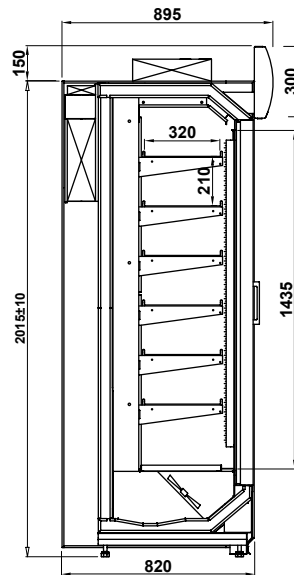

KING AT M

Plug in	C-kyla	Namn	Läng Plug in	Läng C-kyla	Kapacitet	Hyll yta	Pris Plug in	Pris C-kyla
KG108MAT	KG108MAT-c	KING M 0.79 AT	890 mm	790 mm	460 dm³	2 m²	86 400 kr	48 500 kr
KG102MAT	KG102MAT-c	KING M 1.6 AT	1660 mm	1560 mm	920 dm³	4 m²	128 400 kr	85 600 kr