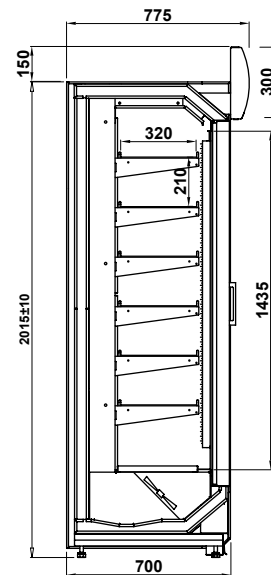

Plug in	C-kyla	Namn	Läng Plug in	Läng C-kyla	Kapacitet	Hyll yta	Pris Plug in	Pris C-kyla
KG108MAT	KG108MAT-c	KING M 0.79 AT	890 mm	790 mm	460 dm³	2 m²	86 400 kr	48 500 kr
KG102MAT	KG102MAT-c	KING M 1.6 AT	1660 mm	1560 mm	920 dm³	4 m²	128 400 kr	85 600 kr