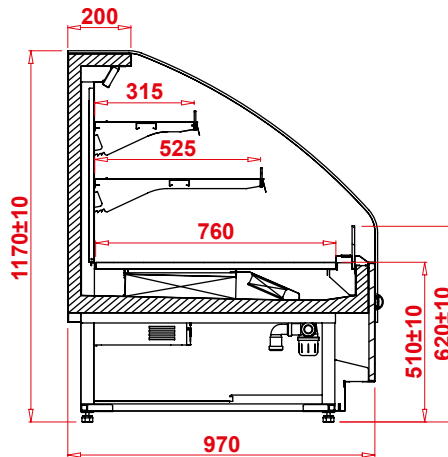

VÄGGKYL PROXIMA SLIM OPEN

Plug in	C-kyla	Namn	Läng Plug in	Läng C-kyla	Kapacitet	Hyll yta	Pris Plug in	Pris C-kyla
PRXS100	PRXS100-c	PROXIMA SLIM OPEN 1.25	1250 mm	1250 mm	358 dm³	2 m²	51 600 kr	22 600 kr
PRXS101	PRXS101-c	PROXIMA SLIM OPEN 1.88	1880 mm	1880 mm	536 dm³	3 m²	69 800 kr	41 600 kr
PRXS102	PRXS102-c	PROXIMA SLIM OPEN 2.50	2500 mm	2500 mm	715 dm³	4 m²	84 400 kr	56 300 kr
PRXS103	PRXS103-c	PROXIMA SLIM OPEN 3.75	3750 mm	3750 mm	1073 dm³	6 m²	117 300 kr	89 900 kr