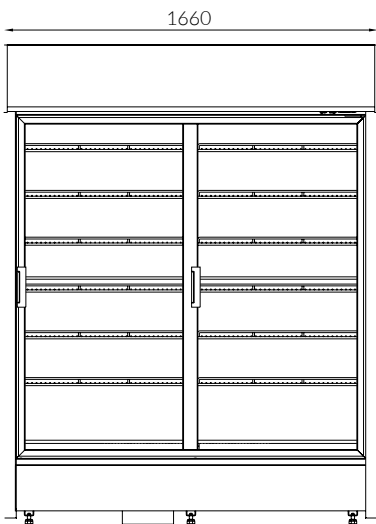

Plug in	C-kyla	Namn	Läng Plug in	Läng C-kyla	Kapacitet	Hyll yta	Pris Plug in	Pris C-kyla
KG108MAT	KG108MAT-c	KING M 0.79 AT	890 mm	790 mm	460 dm³	2 m²	86 400 kr	48 500 kr
KG102MAT	KG102MAT-c	KING M 1.6 AT	1660 mm	1560 mm	920 dm³	4 m²	128 400 kr	85 600 kr