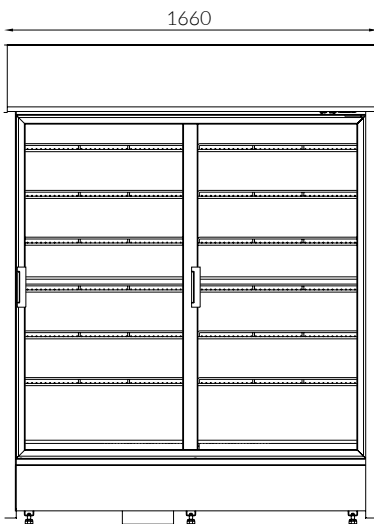

Plug in	C-kyla	Namn	Läng Plug in	Läng C-kyla	Kapacitet	Hyll yta	Pris Plug in	Pris C-kyla
KG108MAT	KG108MAT-c	KING M 0.79 AT	890 mm	790 mm	460 dm³	2 m²	86 400 kr	48 500 kr
KG102MAT	KG102MAT-c	KING M 1.6 AT	1660 mm	1560 mm	920 dm³	4 m²	128 400 kr	85 600 kr