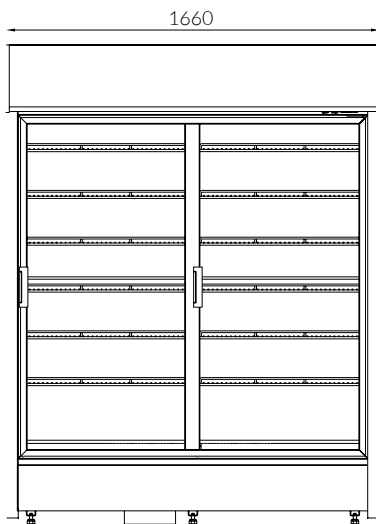

Plug in	C-kyla	Namn	Läng Plug in	Läng C-kyla	Kapacitet	Hyll yta	Pris Plug in	Pris C-kyla
KG108MAT	KG108MAT-c	KING M 0.79 AT	890 mm	790 mm	460 dm³	2 m²	86 400 kr	48 500 kr
KG102MAT	KG102MAT-c	KING M 1.6 AT	1660 mm	1560 mm	920 dm³	4 m²	128 400 kr	85 600 kr