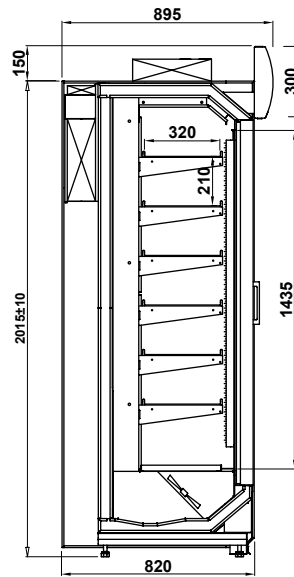

KING AT M

Plug in	C-kyla	Namn	Läng Plug in	Läng C-kyla	Kapacitet	Hyll yta	Pris Plug in	Pris C-kyla
KG108MAT	KG108MAT-c	KING M 0.79 AT	890 mm	790 mm	460 dm³	2 m²	86 400 kr	48 500 kr
KG102MAT	KG102MAT-c	KING M 1.6 AT	1660 mm	1560 mm	920 dm³	4 m²	128 400 kr	85 600 kr